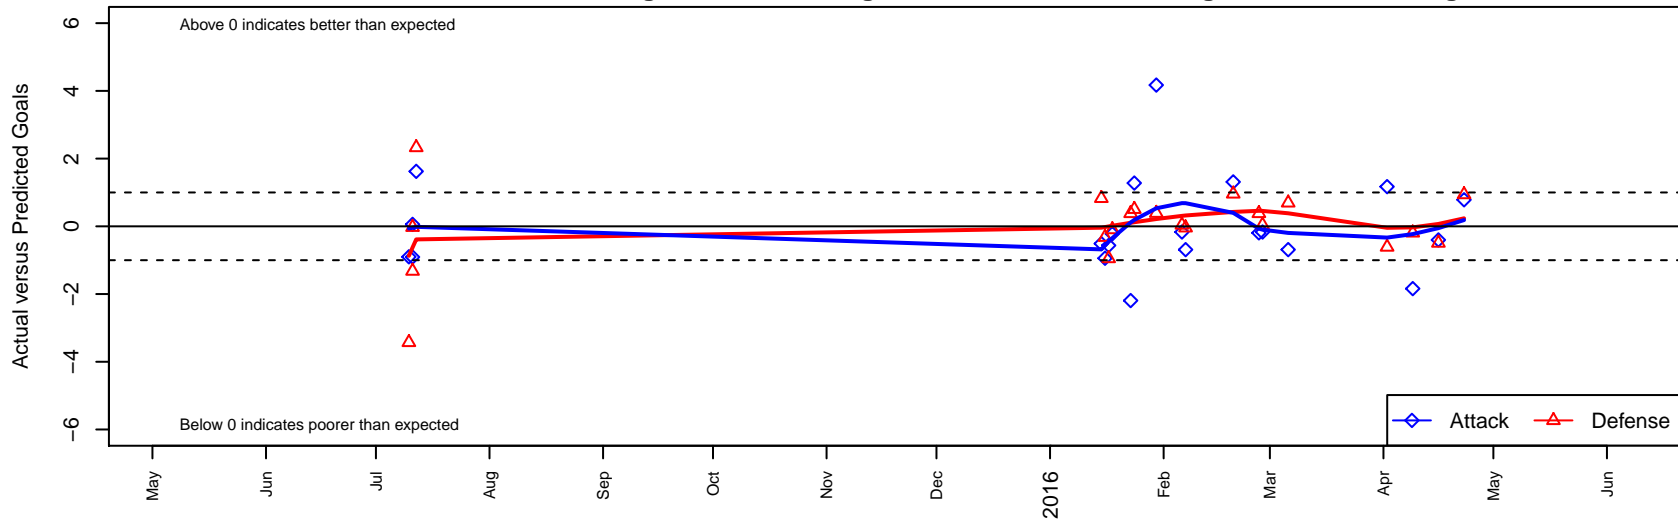

FC Portland White B00

FC Portland
 Portland, OR
 B00 total strength=1310
 attack=6.81 defense=5.05
 fall league = PTT B00 Div 1 White

alt names used:
 FC Portland 00B WHITE 15
 FC PORTLAND ACADEMY2000B WHITE
 FC Portland Boys 2000 White
 FC Portland 00B WHITE 15

Venues played:
 2015 PCU Summer Classic U15 Gold
 2015 Portland Winter Showcase U15
 2015 PTT B00 Division 1 White
 2015 OYS Presidents Cup B00

FC Portland White B00
 Dots are actual minus expected GF (blue circles) and GA (red triangles).
 Blue line is smoothed change in attack strength. Red is smoothed change in defense strength.

**attack and defense variance (black dot)
relative to other teams
and top 10 in region**

**attack and defense rating
relative to others at age
and all opponents in last 13 months**

Performance relative to 13 month average